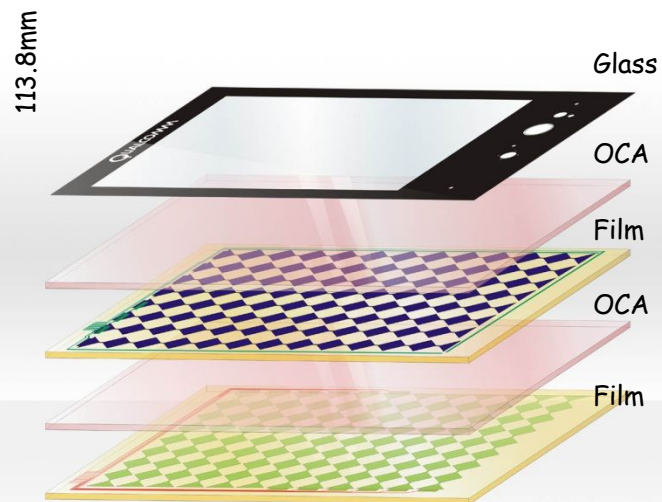

OS: Android

Interface:I2C(Slave)  
or (I2C(Master)/USB/SPI)

Funtion: 2 point touch  
or (Single touch+ Gesture /4 point touch/  
All point touch)

Transmission rate :88% Haze: 2 % b\*: 2%

多點觸控之電容式觸控面板 - - - - - 黃威龍