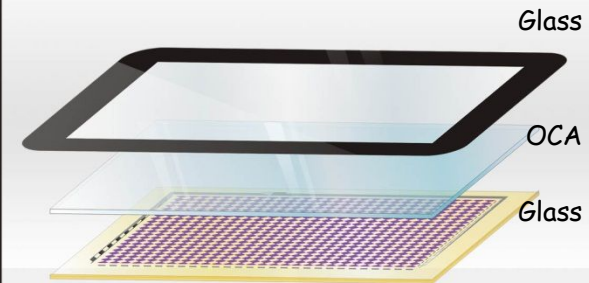

7" 投射電容觸控面板  
品號 :070H05A2

規格 :

Structure: Glass/Glass

OS: Android

Interface: I2C/USB  
or (RS232)

Funtion: 2 point touch  
or (Single touch+ Gesture  
/4 point touch/ All point touch)

Transmission rate :88% Haze: 2 % \  
b\*: 3%