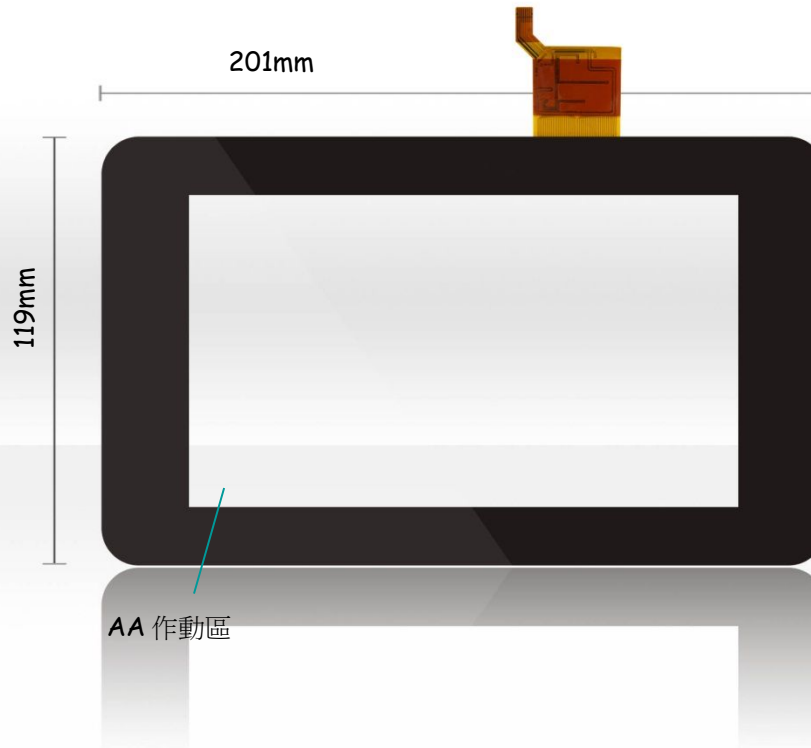

7" 投射電容觸控面板  
品號 :070H05A2

規格 :

Structure: Glass/Glass

OS: Android

Interface: I2C/USB  
or (RS232)

Funtion: 2 point touch  
or (Single touch+ Gesture  
/4 point touch/ All point touch)

Transmission rate :88% Haze: 2 % \  
b\*: 3%