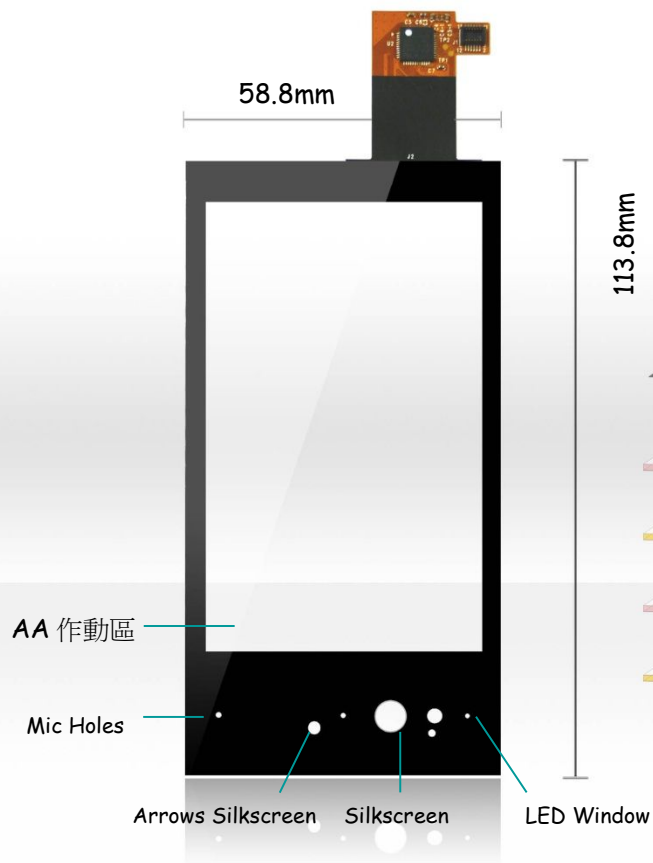

OS: Android

Interface:I2C(Slave)  
or (I2C(Master)/USB/SPI)

Funtion: 2 point touch  
or (Single touch+ Gesture /4 point touch/  
All point touch)

Transmission rate :88% Haze: 2 % b\*: 2%

多點觸控之電容式觸控面板 - - - - - 黃威龍