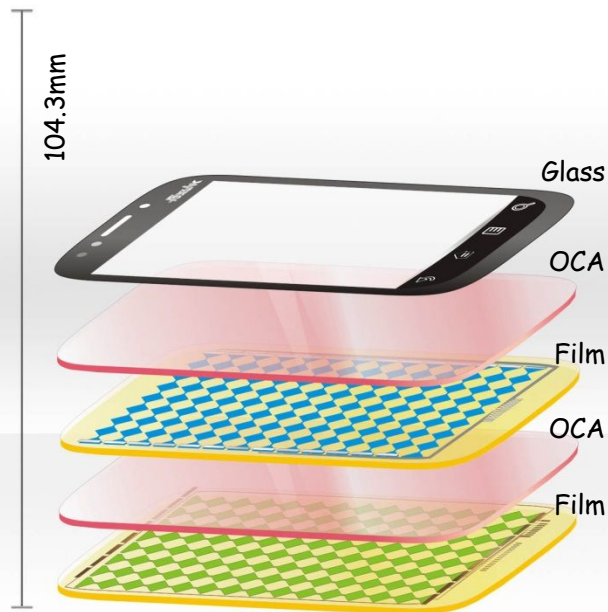

正面

反面

52.6mm

104.3mm

AA 作動區

Button

銅線

3.8" 投射電容觸控面板
品號 :038H02A1

規格：

Structure: Glass/Film/Film

OS: Android

Interface:I2C(Slave)
or (I2C(Master)/USB/SPI)

Funtion: 2 point touch
or (Single touch+ Gesture /4 point touch/
All point touch)

Transmission rate :88% Haze: 2 % b*: 2%

多點觸控之電容式觸控面板 . . . . . 黃威龍

Decoration For Touch Panel

weilong@mildex.com.tw (07)624-3769ext:2853

Your world view in a Touch, The Partner you can Count on MILDEX OPTICAL INC.

www.mildex.com.tw NO. 17, Yong Gong 1st Rd, Yang An Hsiang, Kaohsiung Hsien, Taiwan R.O.C.

Tel :+886-76243769 Fax:+886-7-6243767 Email:tpsales@mildex.com.tw

Fax : 02-25215390 銓曦企業有限公司 / 極利企業有限公司 Tel : 02-25651052